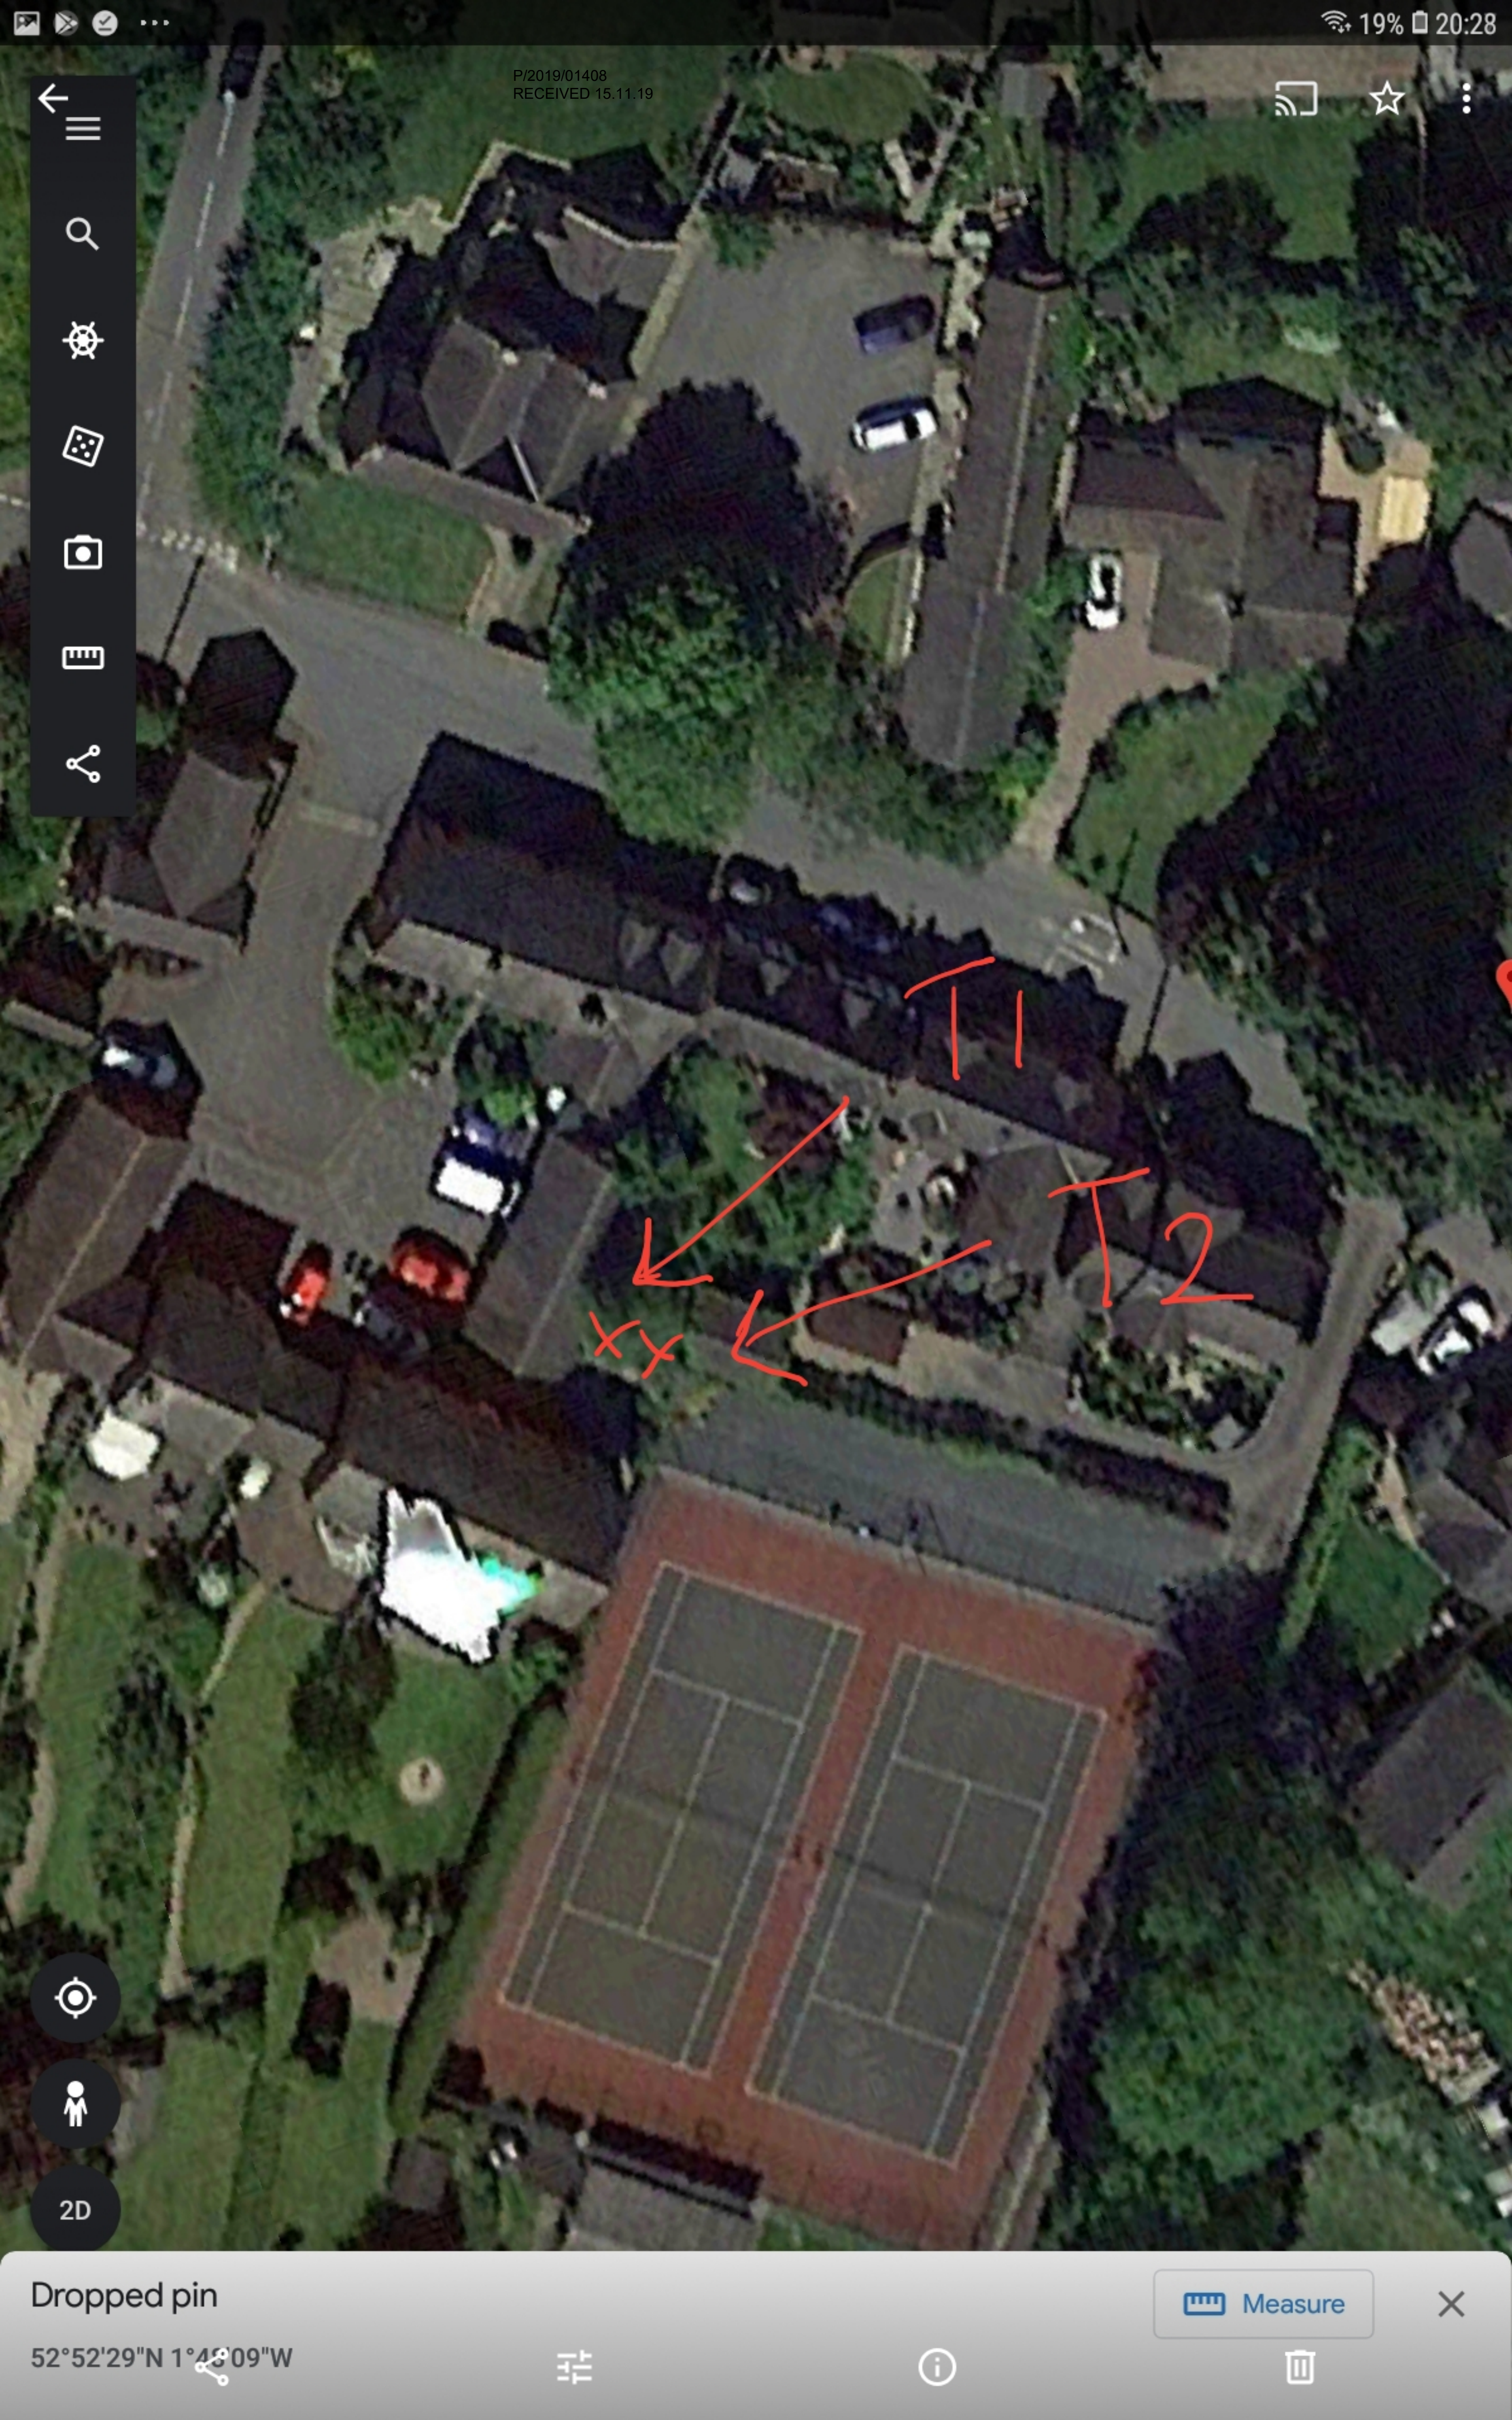

P/2019/01408
RECEIVED 15.11.19

- ←
- ☰
- 🔍
- 🏠
- 🎲
- 📷
- 📄
- 🔗

- 📍
- 👤
- 2D

Dropped pin

52°52'29"N 1°48'09"W

📏 Measure